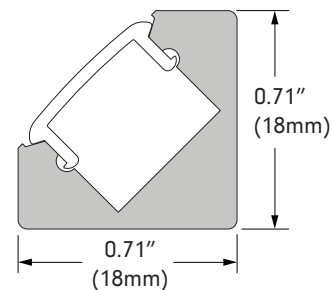

Profile & Dimensions

Available TivoTape Options - Indoor

**DEFINE**  
LB  
SB  
HO

**FUSE24**  
RGB

**FUSE12**  
PIXEL RGB

Ordering Information

**DYER-CHAN-SLV-6.5**  
Silver Anodized Aluminum  
Extrusion, 6.5' Lengths

**DYER-LNS-OP-6.5**  
Opal Lens, 6.5' Lengths

**DYER-EC-01**  
Solid End Cap

**DYER-EC-02**  
Powerfeed End Cap

**DYER-MTBK**  
Mounting Clip

Photometrics (based on 27K HO)

**DYER WITH 2700K**  
Delivered Lumens per foot: 83  
Watts per foot: 3.3  
CRI : 98  
Peak Candela: 29.4